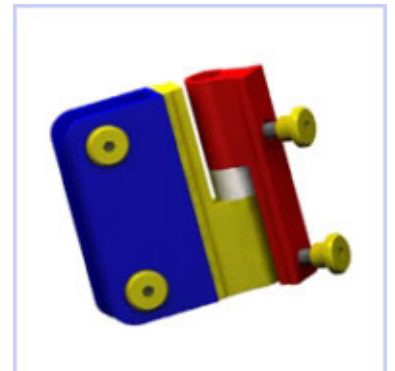

Fittings

Discovery Range

The Discovery range of fittings has been designed specifically with pre-school children in mind, allowing toilet training to be a fun and safe environment.

Partition Support Leg

The brightly coloured solid and stable leg, eliminates the need for headrail when used with 12-13mm compact grade materials.

Indicator Bolt

Features a bright red knob along with a magnetic catch. The magnetic catch is a purpose designed safety feature, to enable the door to work on a 'pull to open' basis.

Hinge

The red, blue and yellow hinge is strong and reliable. The hinge has an anti finger trap design to prevent curious children injuring themselves and is easy to site fix.

Bracket

The brightly coloured red brackets are supplied in packs of three, complete with matching fixings and bush bolts.

Coat Hook

Bright yellow coat hook, supplied with fixings and a rubber buffer to prevent damage to walls and partitions.

Toilet Roll Holder

Bright yellow sprung loaded roller, which is supplied with fixings for face fix or through fix completes the finishing touch to the bright cubicle.