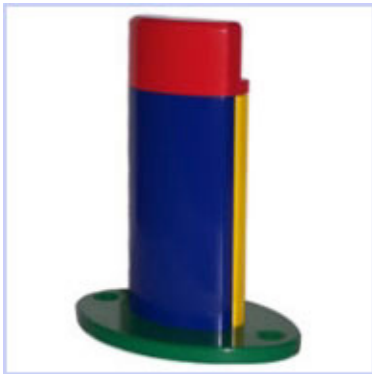

Fittings

Discovery Range

The Discovery range of fittings has been designed specifically with pre-school children in mind, allowing toilet training to be a fun and safe environment.

Partition Support Leg

The brightly coloured solid and stable leg, eliminates the need for headrail when used with 12-13mm compact grade materials.

Indicator Bolt

Features a bright red knob along with a magnetic catch. The magnetic catch is a purpose designed safety feature, to enable the door to work on a 'pull to open' basis.

Hinge

The red, blue and yellow hinge is strong and reliable. The hinge has an anti finger trap design to prevent curious children injuring themselves and is easy to site fix.

Bracket

The brightly coloured red brackets are supplied in packs of three, complete with matching fixings and bush bolts.

Coat Hook

Bright yellow coat hook, supplied with fixings and a rubber buffer to prevent damage to walls and partitions.

Toilet Roll Holder

Bright yellow sprung loaded roller, which is supplied with fixings for face fix or through fix completes the finishing touch to the bright cubicle.